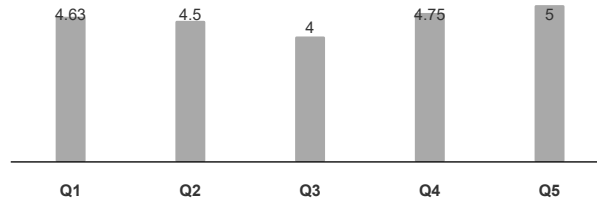

Course: PSYC480-23S1: PSYC480-23S1 - Special Topic: Computational Contemplative-Neuroscience

Response Rate: 8/8 (100.00 %)

**At A Glance: Course at a Glance**

Strongly Agree  
Agree  
Neutral  
Disagree  
Strongly Disagree